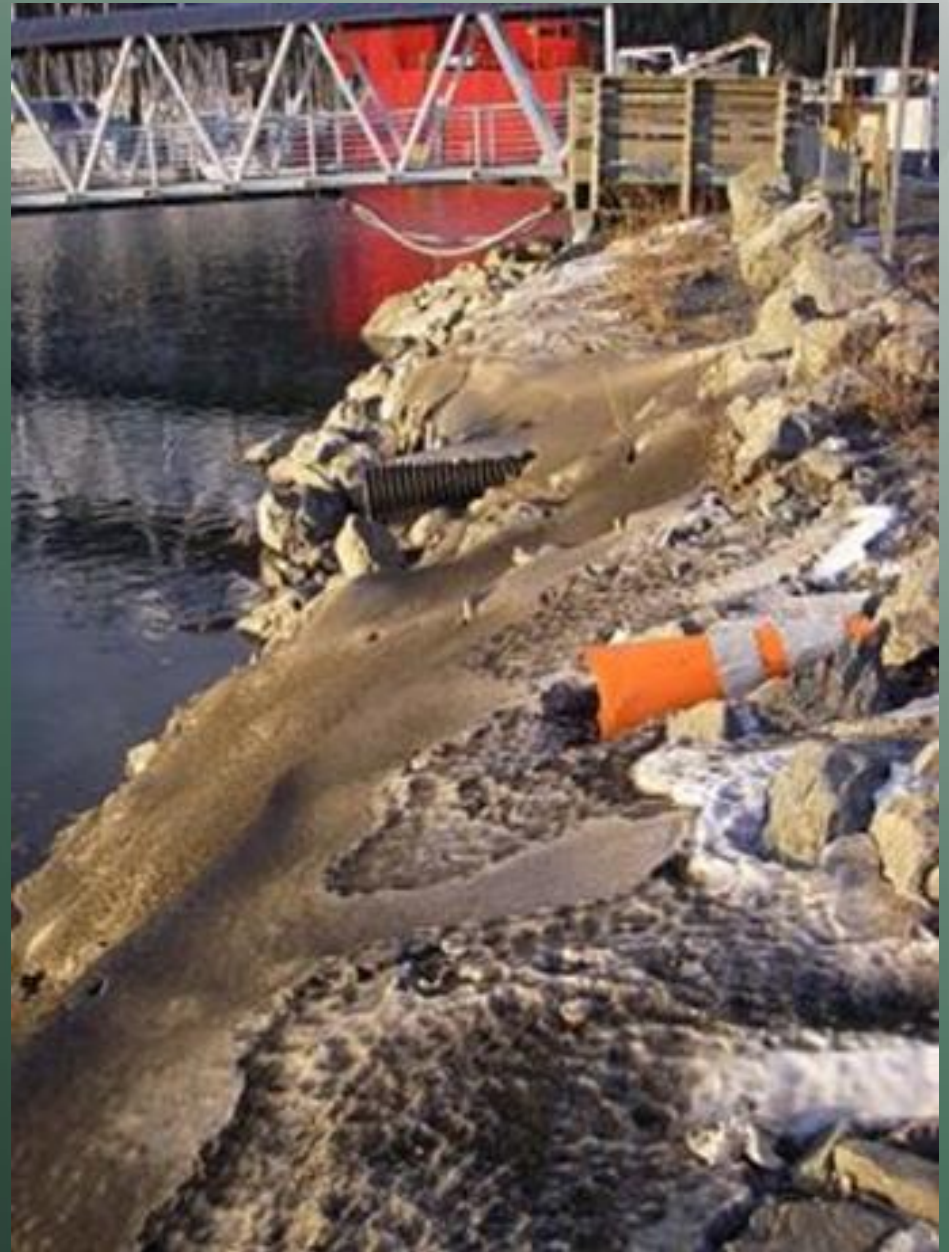

"Xa xalh Xechging"
"Xwe' chi' eXen"

CNW 135358

COAL
IS DIRTY

Coal train unloading, black snow
February 8, 2008
Seward, Alaska

© Paul Anderson 2013