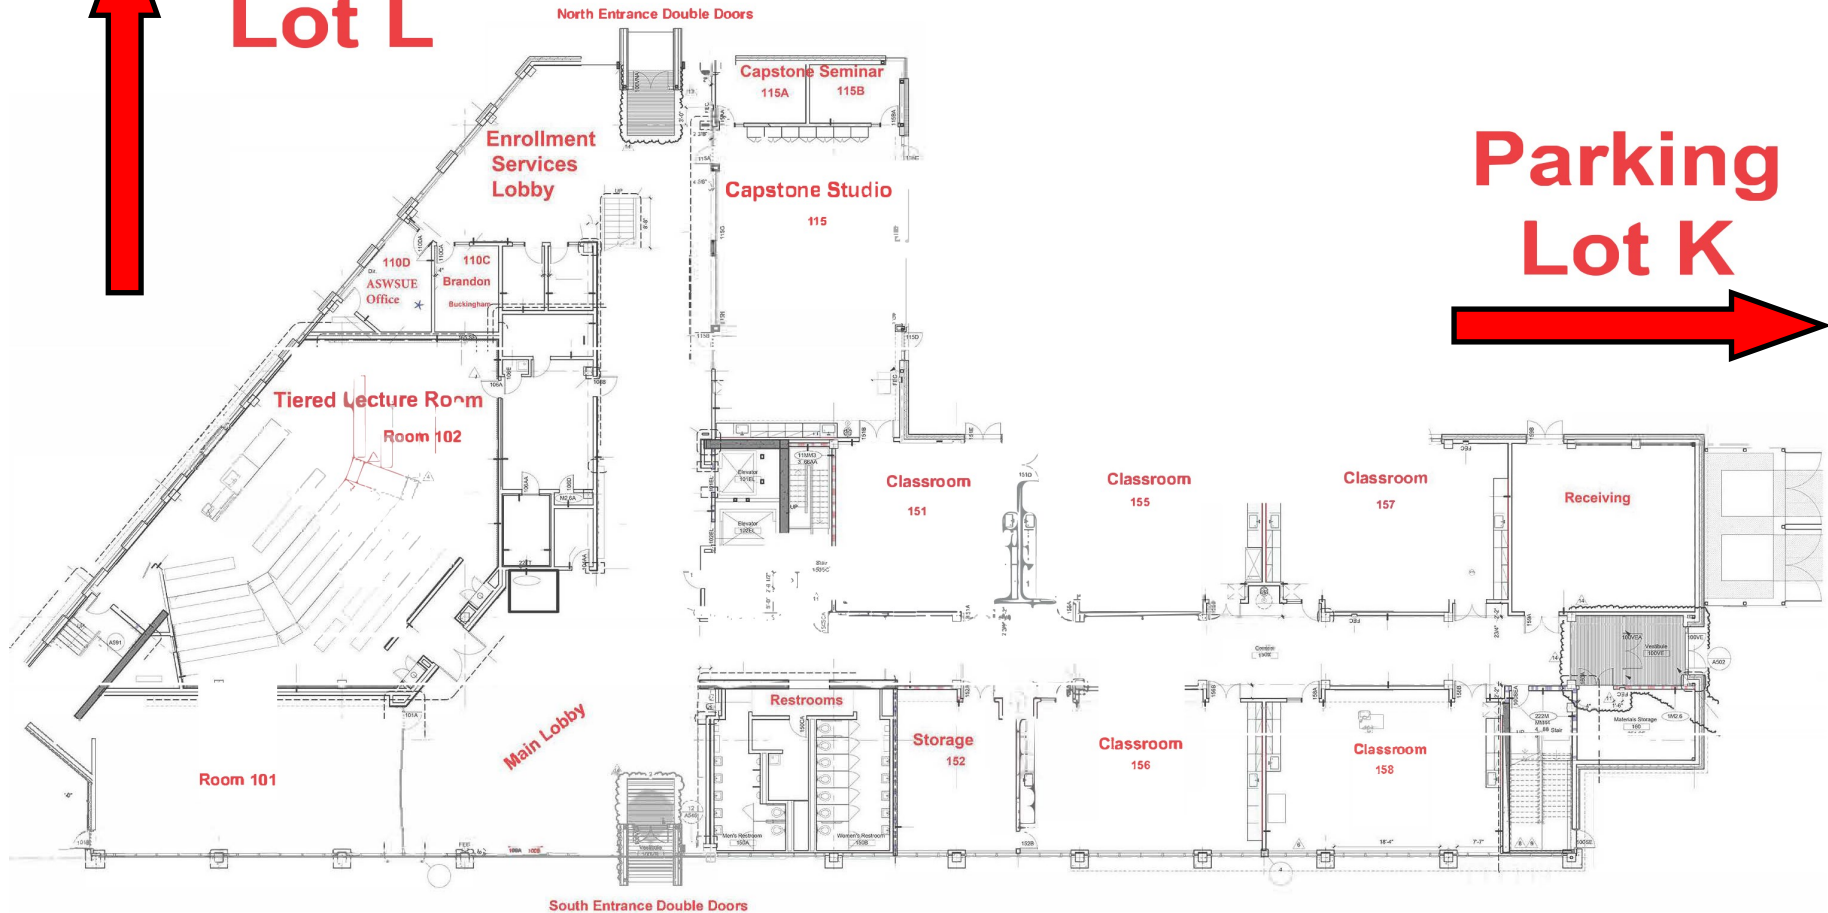

**Parking
Lot L**

**Parking
Lot K**

FIRST FLOOR

**WSU Everett
915 N. Broadway | Everett, WA 98201
everett.wsu.edu**